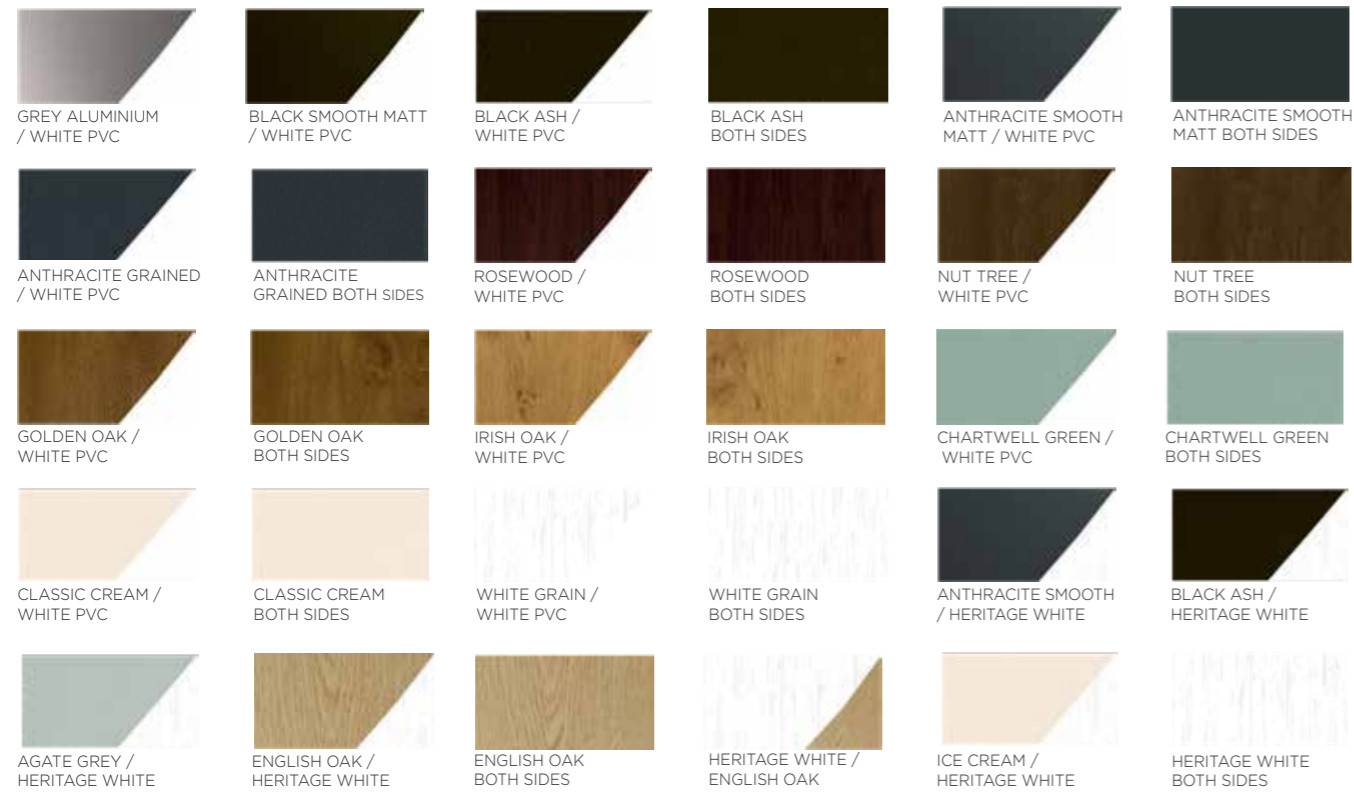

**THE SLIDER24
IS THE ONLY**

SLIDING DOOR WITH PAS24 ACCREDITATION
FOR 2, 3 & 4 PANE OPTIONS

INFINITY COLOUR COLLECTION

PREMIUM COLOUR FOILS AVAILABLE IN 30 COLOURWAYS FROM STOCK

Our Infinity colour collection has been specially designed to help you put together the perfect colour palette for your home.

Our beautiful range of colours take inspiration directly from nature to harmonise perfectly with your home and its surroundings, ensuring it stays looking good for years to come.

A unique range of foil colours in 30 colourways from stock, complete with matching ancillaries, trims and accessories.

If you're looking for a specific colour, please ask your installer to help you. There's practically hundreds of Renolit colour finishes you can choose from to suit your property and taste.

NEW
Ultra Matt
Smooth Anthracite