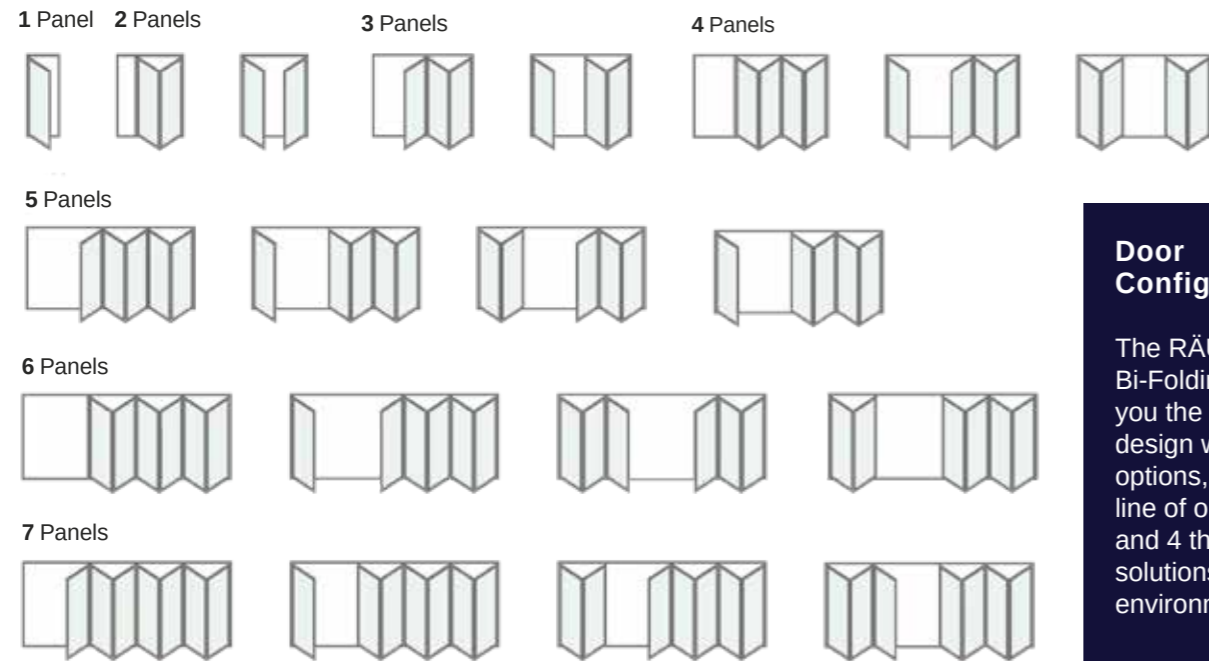

Dedicated galvanised reinforcement, no glass bonding

27 colourways from stock
The ideal alternative to aluminium

*PAS24 is optional, please talk to your installer.

Door Configurations

The RÄUM Bi-Folding door offers you the freedom of design with 1 to 7 leaf options, slim sight line of only 131mm and 4 threshold solutions to suit your environment.